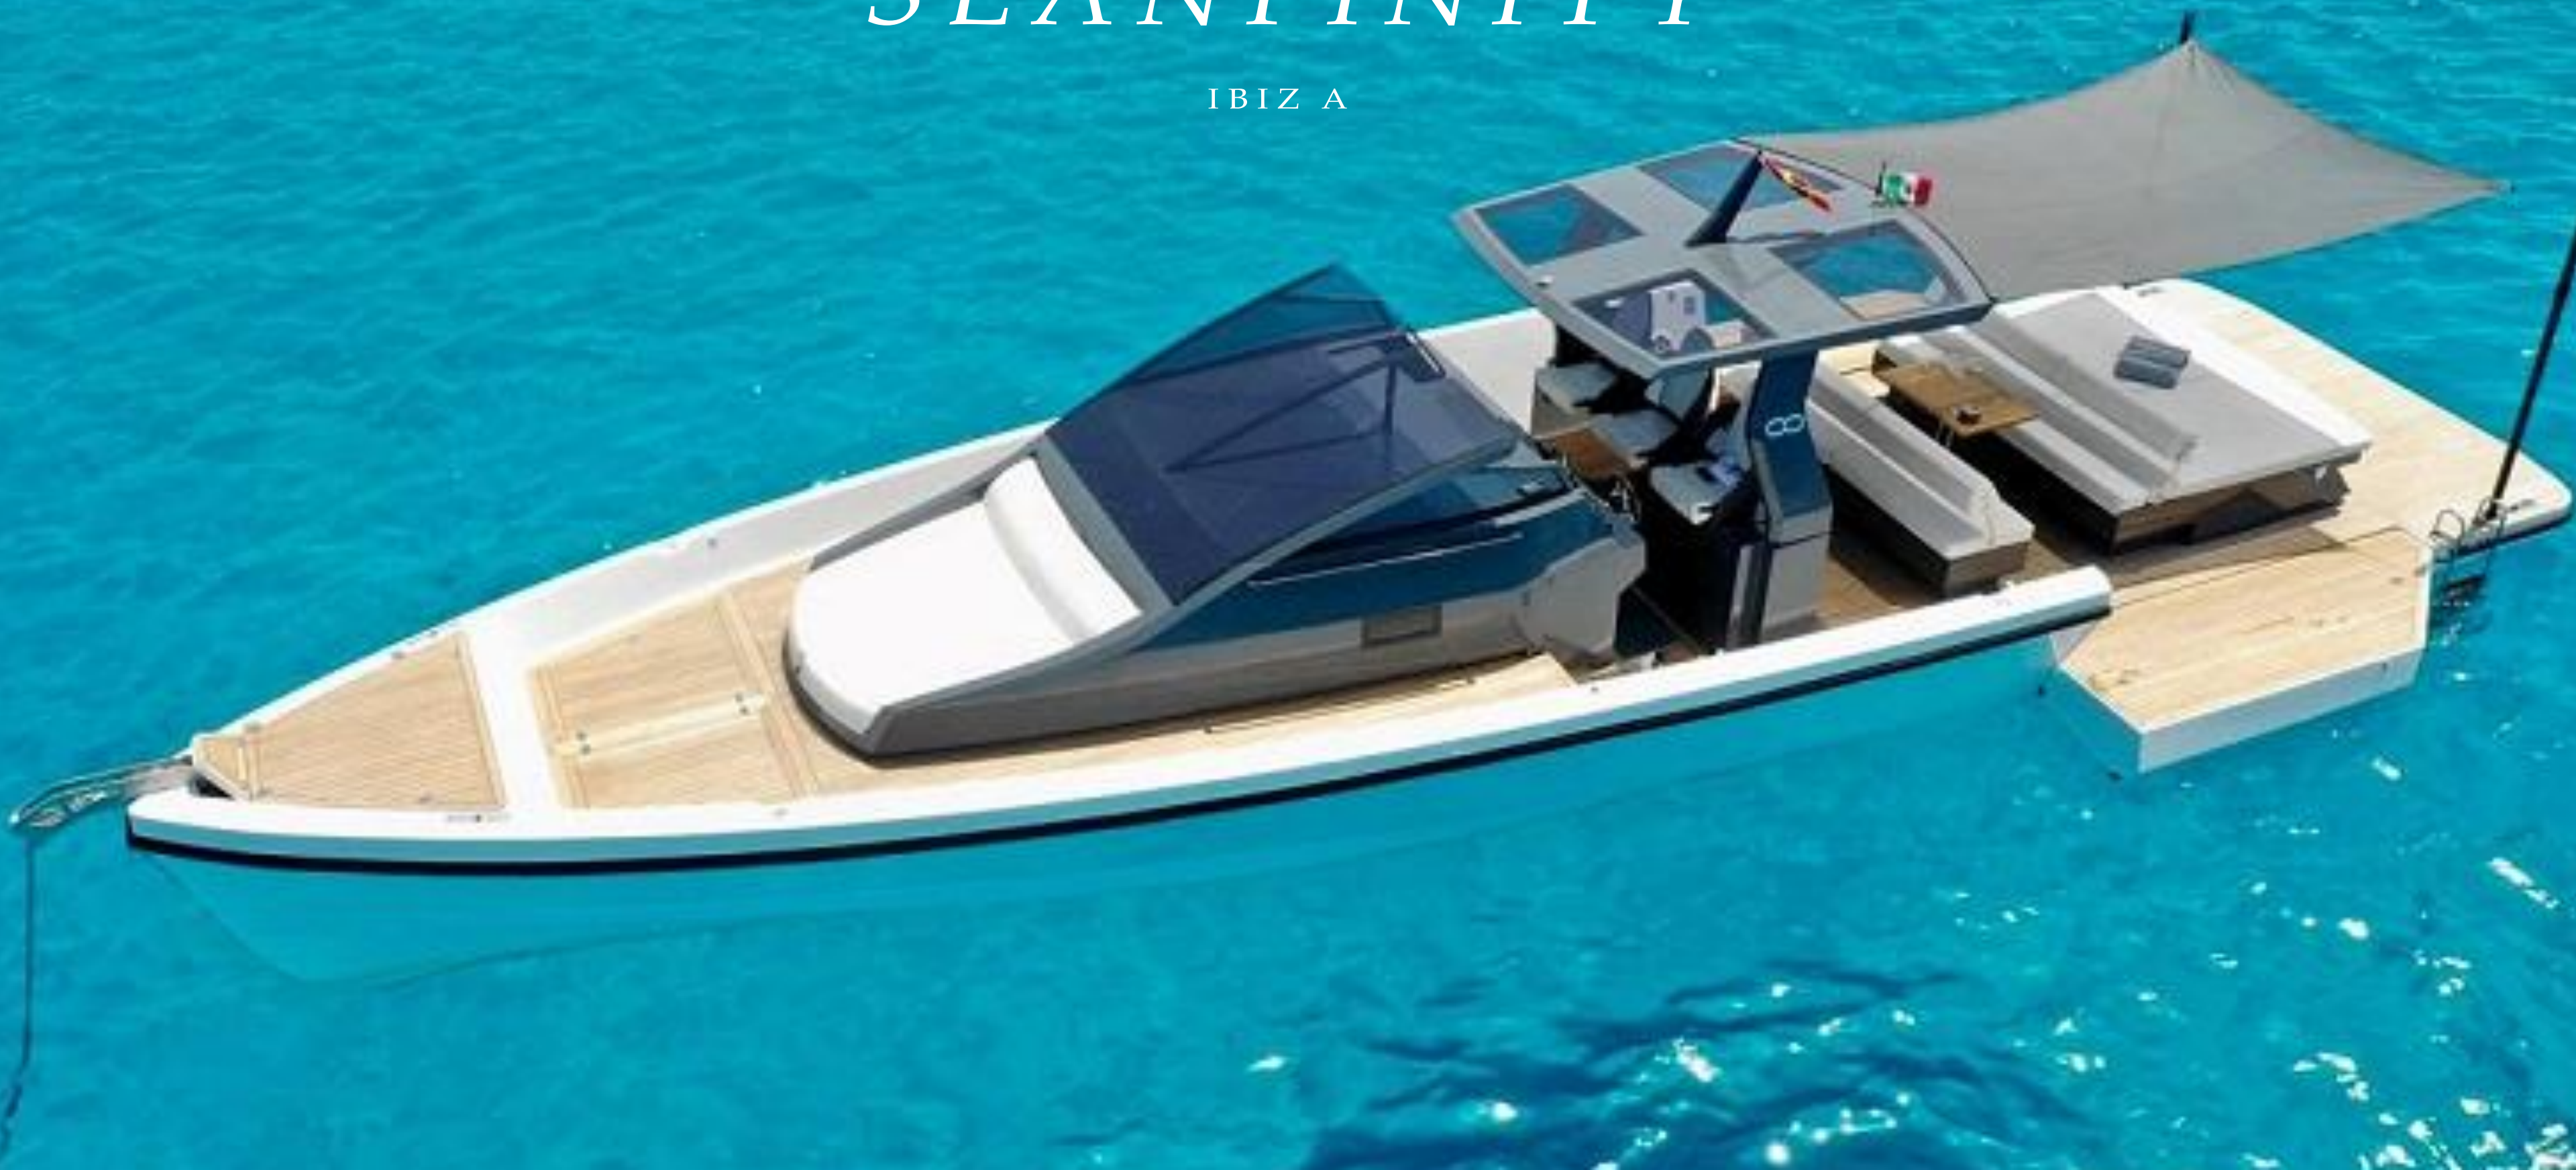

SEANFINITY 47

SEANFINITY

IBIZ A

SEANFINITY 47

SEANFINITY

People - 11 Day
Marina Botafoch

Built in 2019
WiFi

SAFE HOLIDAYS ON OUR YACHTS

WATER TOYS:

Snorkel Equipment
Sea bob (upon request)

--